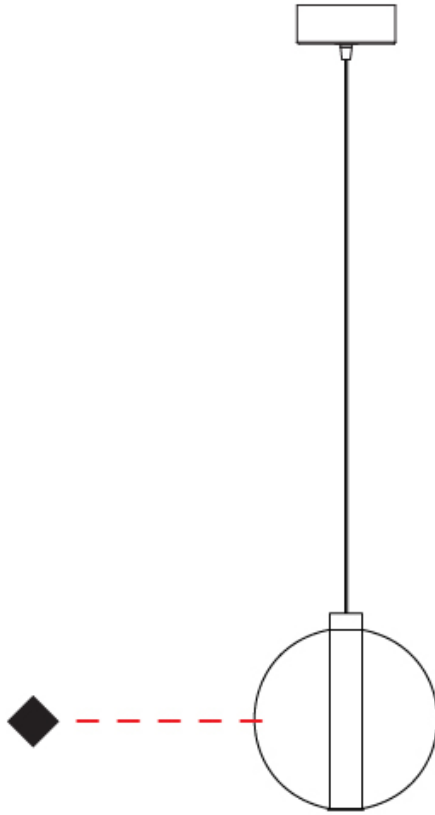

OSCURA - MONOPOINT SUSPENSION

D141215-

PROJECT _____

TYPE _____

SPECIFIER _____

QUANTITY _____

DATE _____