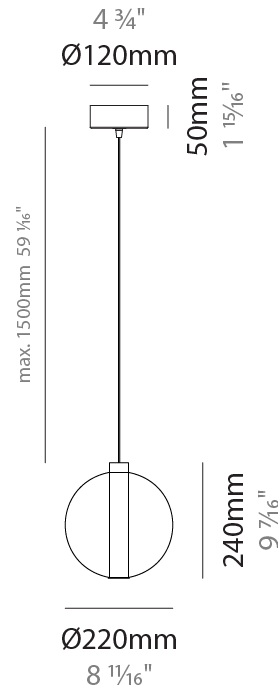

PROJECT
TYPE
SPECIFIER
QUANTITY
DATE

OSCURA - MONOPOINT SUSPENSION

D141215-

base number Finish
Options

1. To build a product code in our configurator select the specify button on the base model # product page
2. To build a manual product code on this datasheet choose from the options listed below in blue font and add the suffix to the base model #

GENERAL

Series: Oscura
Subseries: Oscura - Monopoint
Brand: Cangini & Tucci
Division: Design
Mounting Type: Suspension
Mounting Location: Ceiling
Subcategory: Pendant

PHYSICAL

Shape: Round
Diameter (mm): 220
Diameter (in): 8 ¹¹/₁₆
Height (mm): 240
Height (in): 9 ⁷/₁₆
Max. Overall Height (mm): 1740
Max. Overall Height (in): 68 ¹/₂
Light Distribution: Omnidirectional
Weight (kg): 0.855
Weight (lbs): 1.88
Fixture Finish: [AMB](#) / [BLK](#) / [BRZ](#) / [GLD](#) / [GRN](#) / [PNK](#) / [RGD](#) / [RUB](#) / [SKB](#) / [SMK](#) / [STE](#) / [TOB](#) / [TRA](#)
Holder Finish: CHR
Fixture Material: Glass / Metal
Cable Details: 1500mm cable

ELECTRICAL

Number of Lamps: 1
Lamp Type: LED Retrofit
Bulb Included: Bulb Not Included
Total Output Wattage (W): 4
Max. Wattage Per Lamp (W): 1
Lamp Base: G9
Input Voltage (V): 120

LED

OPTICAL

RATINGS AND CERTIFICATIONS

Certified By: Certified for North American Standards
IP rating: IP20